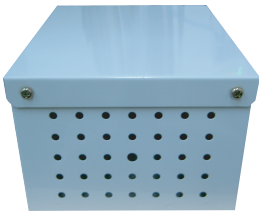

## AC-SB01, AC-IDG118, AC-KH2 SIREN BOX ,EMERGENCY BREAK GLASS & KEY BOX

### Siren Box

AC-SB01

#### Specifications

- + Size – 220 x 120 x 172 mm
- + Include tamper Switch

### Emergency Break Glass

AC-IDG118