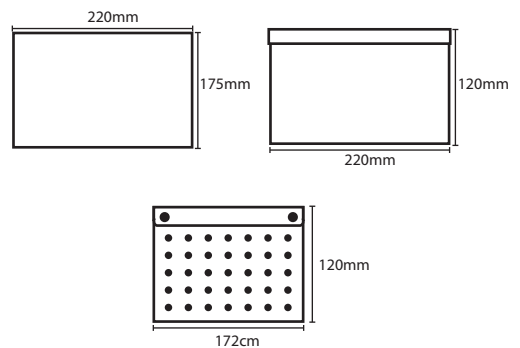

#### Specifications

- + Size – 220 x 120 x 172 mm
- + Include tamper Switch

#### Dimension

#### Specifications

- + Casing Material — ABS Plastic
- + Net Weight — 125g
- + Size — 100 x 100 x 32 mm