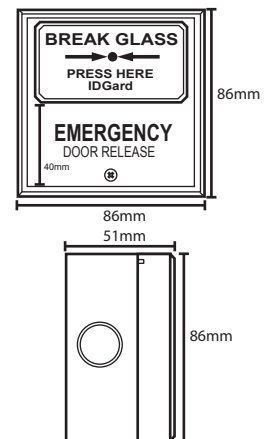

Features

- + Insert key for system testing
- + Hand push to break glass during emergency
- + Optional LED to indicate glass break
- + Normally open and Normally closed contacts to suit any type of fire alarm system
- + Optional 470 Ohm build-in resistor
- + Markings on glass - Fire, Emergency or Emergency Door release
- + Optional colours for security application
- + Blue and Green Color